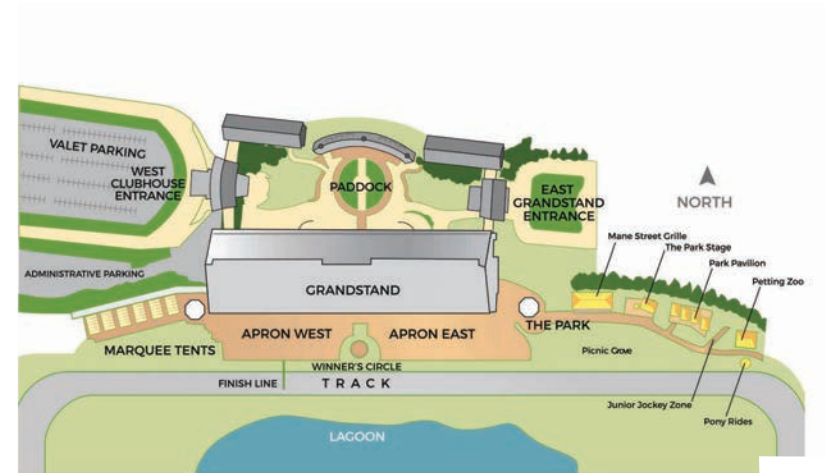

LOCATION

& PARKING

LOCATION MAP

PARKING MAP

PARKING RECOMMENDATIONS:

Lot A & B Clubhouse

- Governor's Room
- Suites
- Marquee Tents
- Silks at 2200
- Party Patio
- Million Room
- Terrace Cafe
- Cowboy Grille
- Finish Line Canopy Tables
- General Admission
- Seats (Clubhouse Side)

Clubhouse parking gate opens 30 minutes prior to admission gate opening.

Metra Lot

Metra Parking

Lot D, E & F Grandstand

- Picnic Tables
- Park
- General Admission
- Miller Lite Deck
- Morning Meetings
- Homestretch Canopy Tables
- International Skyline Lounge
- Park Pavilion
- Seats (Grandstand Side)
- Grandstand parking gate open all day.

Lot C -Horsemen

Reserved For Horsemen

Lot G -Trackside

Trackside OTB

AREA MAPS

KEY	
	Information
	Restrooms
	Elevator
	Pay Phones
	First Aid
	Betting Windows
	Simulcast Area
	Concession Area
	Dining
	ATM

Address:
2200 W Euclid Ave.,
Arlington Heights, IL 60005