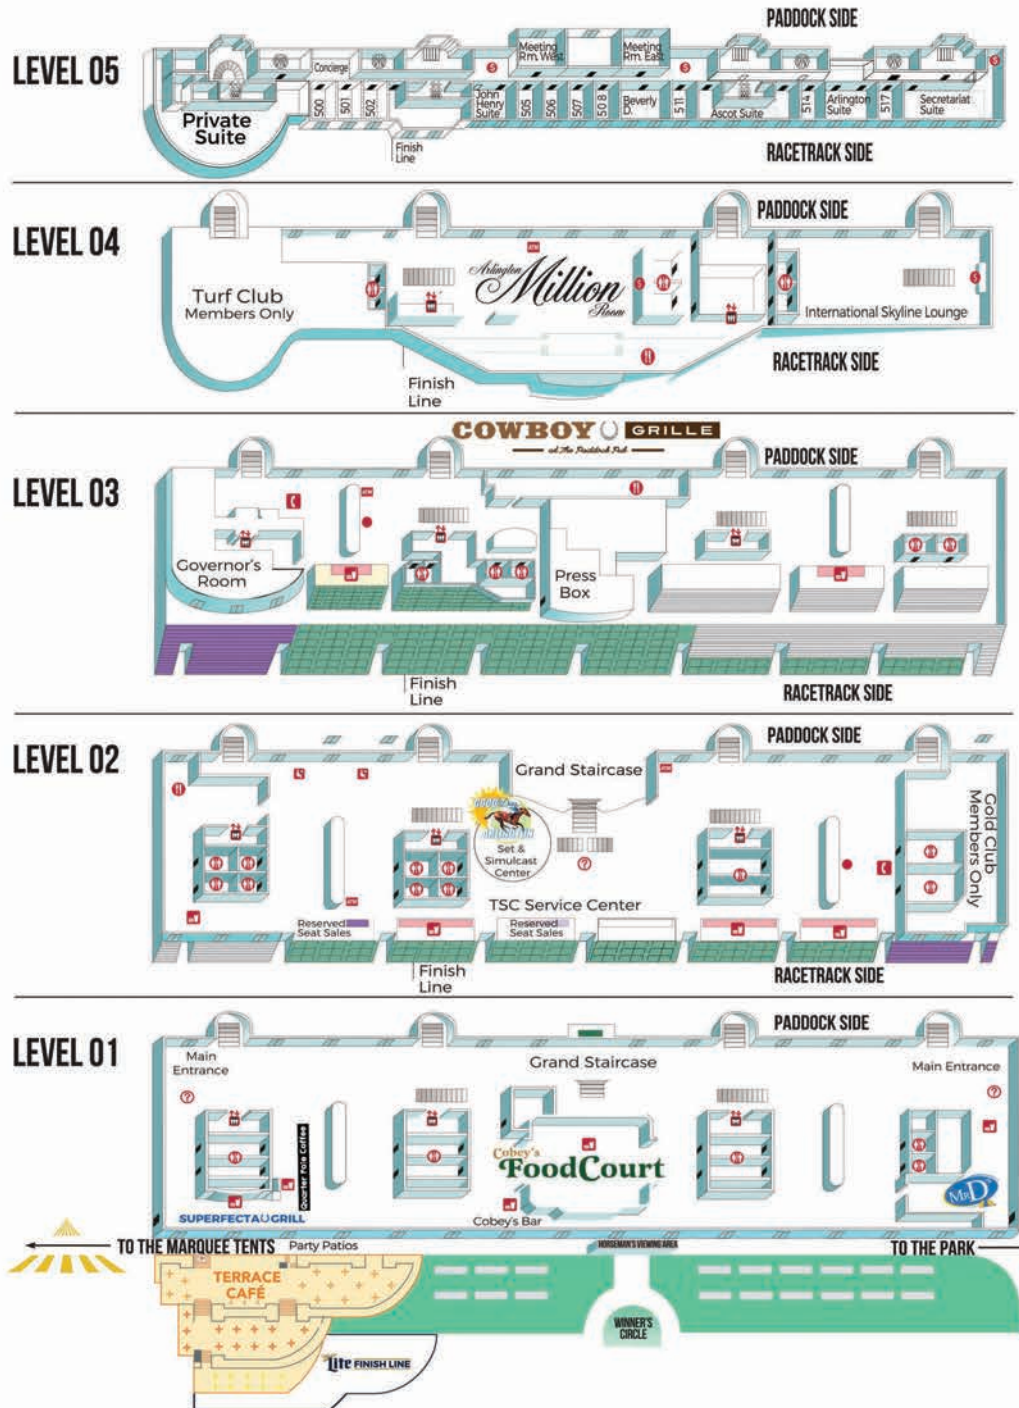

LOCATION

& PARKING

LOCATION MAP

PARKING MAP

PARKING RECOMMENDATIONS:

Lot A & B Clubhouse

- Governor's Room
- Suites
- Marquee Tents
- Silks at 2200
- Party Patio
- Million Room
- Terrace Cafe
- Cowboy Grille
- Finish Line Canopy Tables
- General Admission
- Seats (Clubhouse Side)

Clubhouse parking gate opens 30 minutes prior to admission gate opening.

Metra Lot

Metra Parking

Lot D, E & F Grandstand

- Picnic Tables
- Park
- General Admission
- Miller Lite Deck
- Morning Meetings
- Homestretch Canopy Tables
- International Skyline Lounge
- Park Pavilion
- Seats (Grandstand Side)
- Grandstand parking gate open all day.

Lot C -Horsemen

Reserved For Horsemen

Lot G -Trackside

Trackside OTB

AREA MAPS

KEY	
	Information
	Restrooms
	Elevator
	Pay Phones
	First Aid
	Betting Windows
	Simulcast Area
	Concession Area
	Dining
	ATM

Address:
2200 W Euclid Ave.,
Arlington Heights, IL 60005